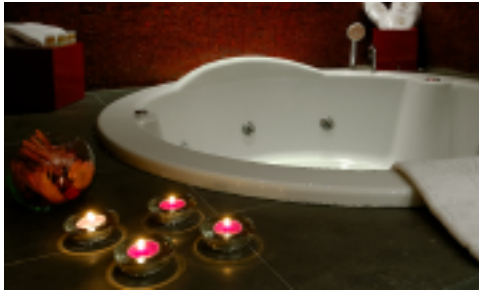

Alojamiento II

HABITACIÓN EJECUTIVA

Habitaciones de mayor tamaño, plancha-pantalones, set de bienvenida exclusivo y atenciones especiales.

SUITE

Dispone de pequeño salón con terraza y magníficas vistas a la ciudad, set de bienvenida exclusivo y atención VIP en la habitación.